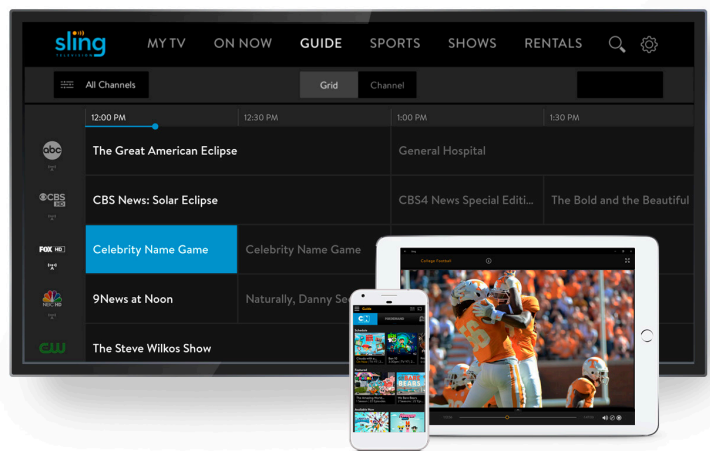

SUPPORTED STREAMING DEVICES